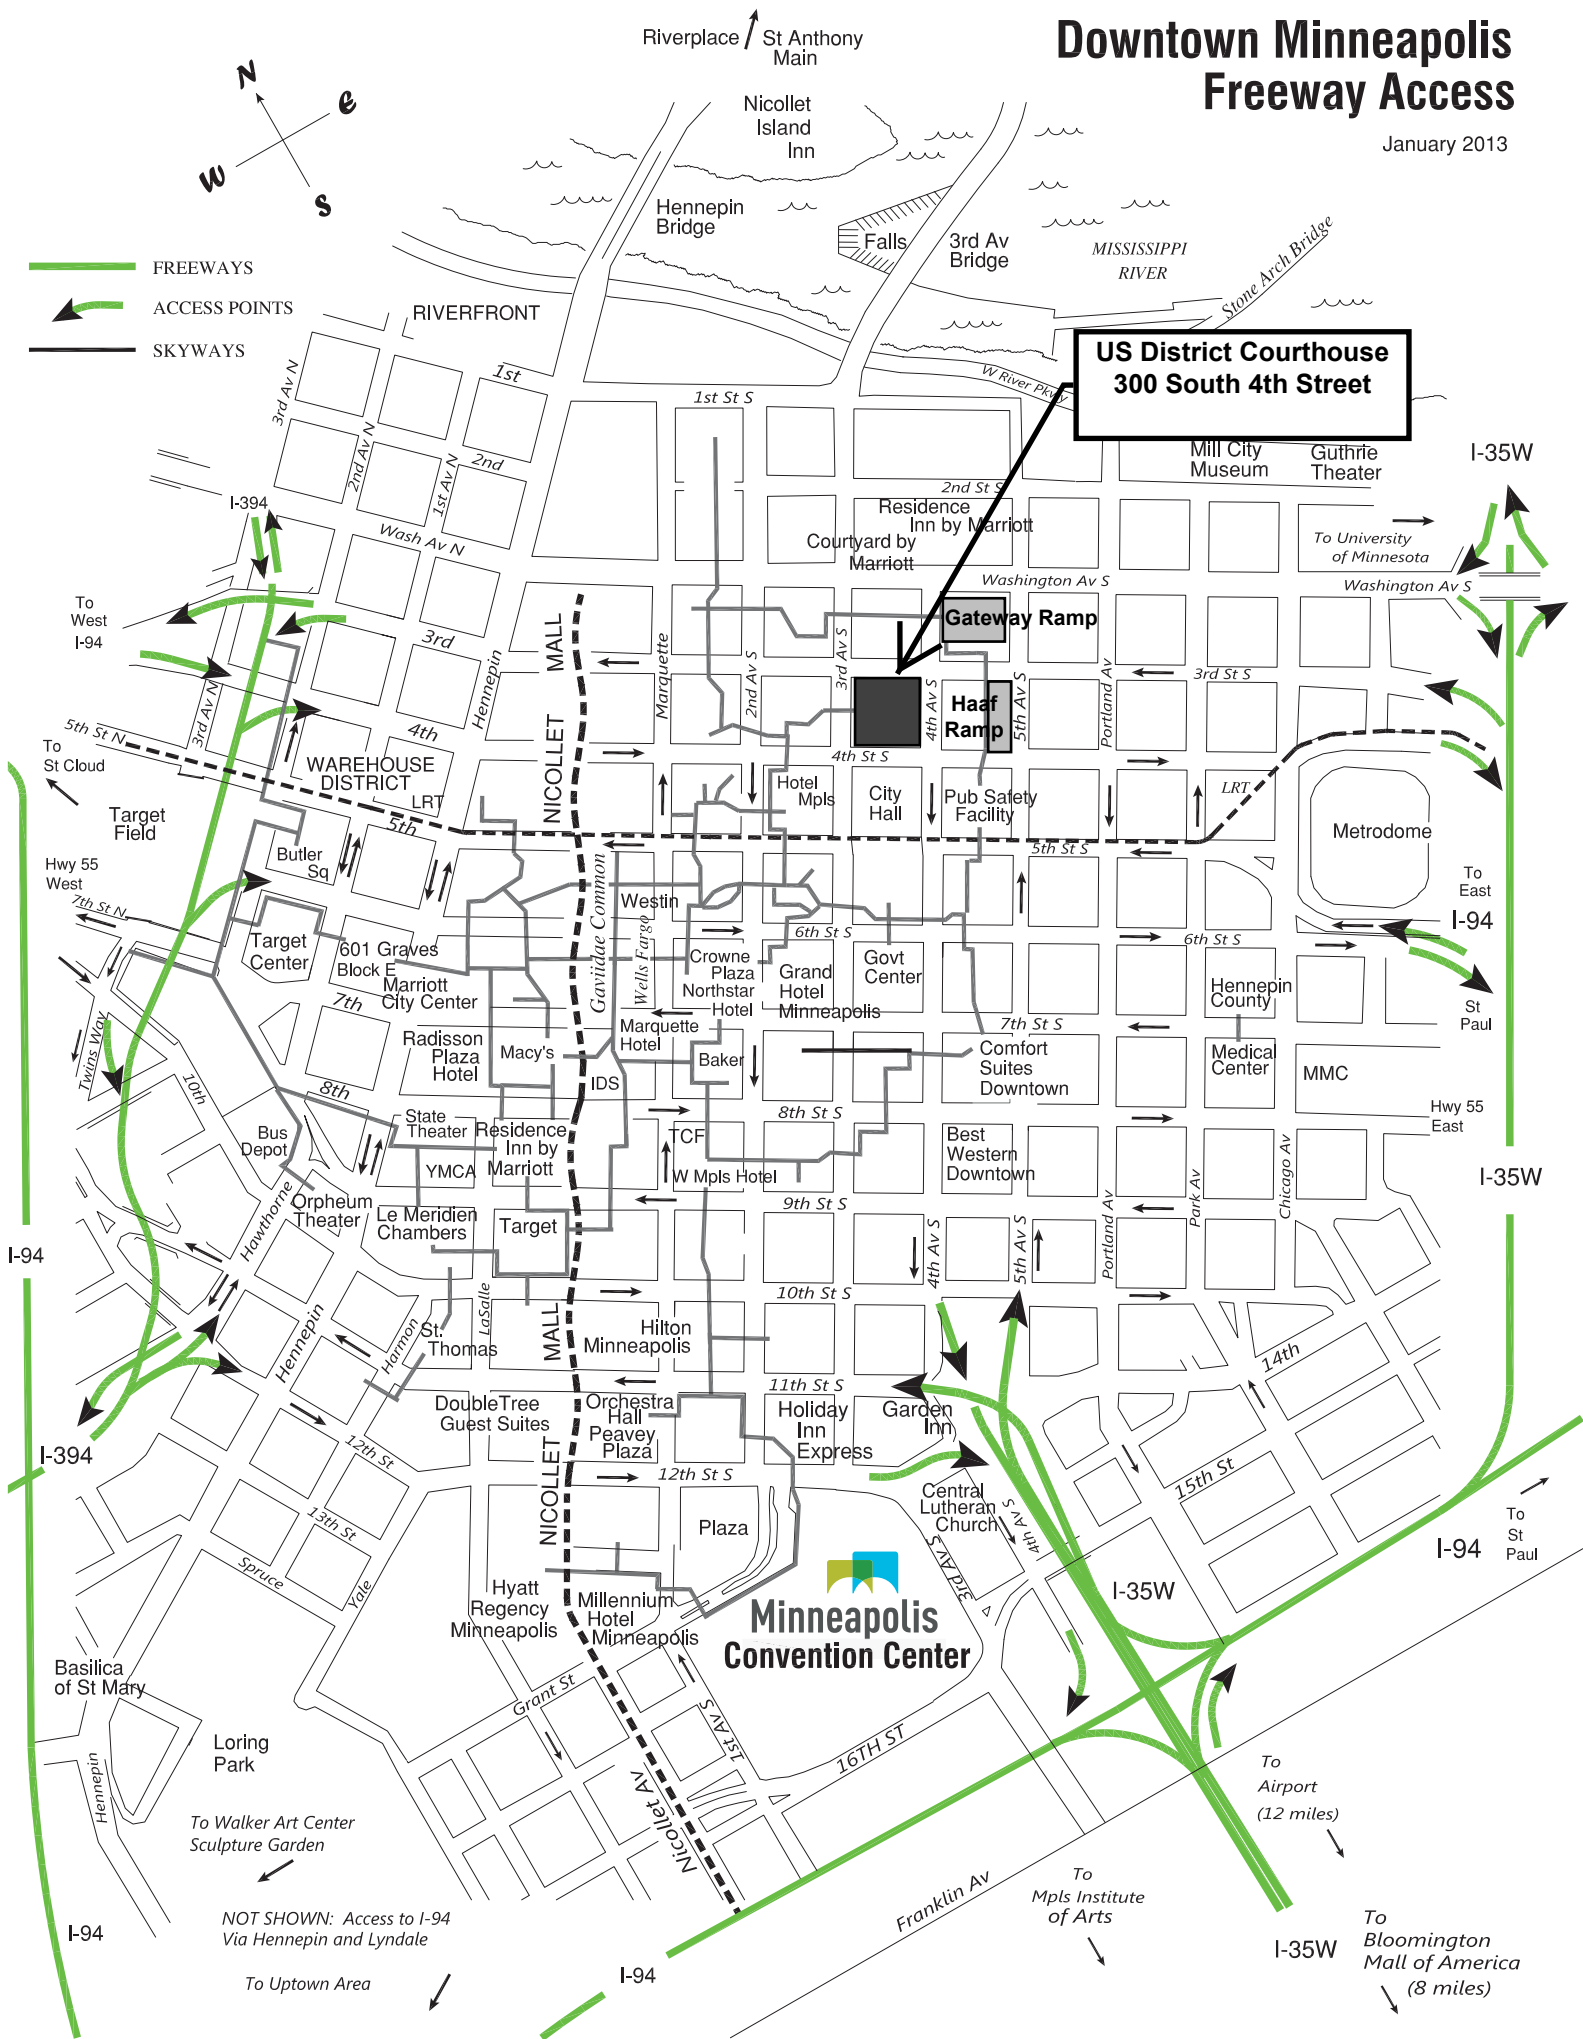

Downtown Minneapolis Freeway Access

January 2013

- FREEWAYS
- ACCESS POINTS
- SKYWAYS

US District Courthouse
300 South 4th Street

Minneapolis Convention Center

NOT SHOWN: Access to I-94 Via Hennepin and Lyndale

To Airport (12 miles)

To Mpls Institute of Arts

To Bloomington Mall of America (8 miles)

To Uptown Area

To St Paul

To St Paul

To University of Minnesota

To St Paul

I-94

I-394

I-94

I-94

I-35W

I-35W

I-94

I-35W

I-94

I-35W